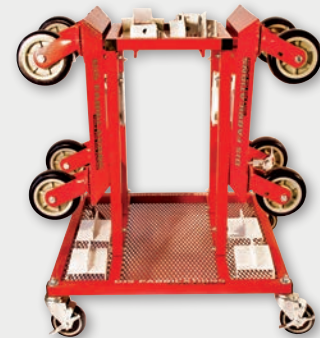

UNIVERSAL WHEEL DOLLY

UNIVERSAL DOLLY SYSTEM

This Dolly gives you greater control to move vehicles safely and easily through your shop. The 6" high-impact wheel casters swivel 360 degrees to allow for multi-directional use.

- Use on any vehicle
- Move vehicles into paint booths
- Across doorway thresholds and low driveway entry curbs
- Over rough and uneven surfaces
- Includes rocker and hub adaptor

Securely fastens to Pinch Weld!

EQ C325 Mobile Dolly

EQ C326 Mobile Dolly w/2 Dollies

EQ C327 Mobile Dolly w/4 Dollies

EQ C324 Universal Wheel Dolly

ACCESSORIES FOR THE UNIVERSAL WHEEL DOLLY

EQ C324A Threshold Ramp

Crossing raised doorway thresholds, drainage system or any other uneven surface becomes much easier when using the Threshold Ramp. The ramp fits over a 2" threshold. Also great for bed dollies. Size: 18"x18". Comes as set of 2.

EQ C324C Frame Rack Plates

The Frame Rack Plates are designed for the Chief frame machines, allowing you to easily pull disabled vehicles on and off your frame racks. Comes as a set of 4.

EQ C324K Conventional Frame Bracket